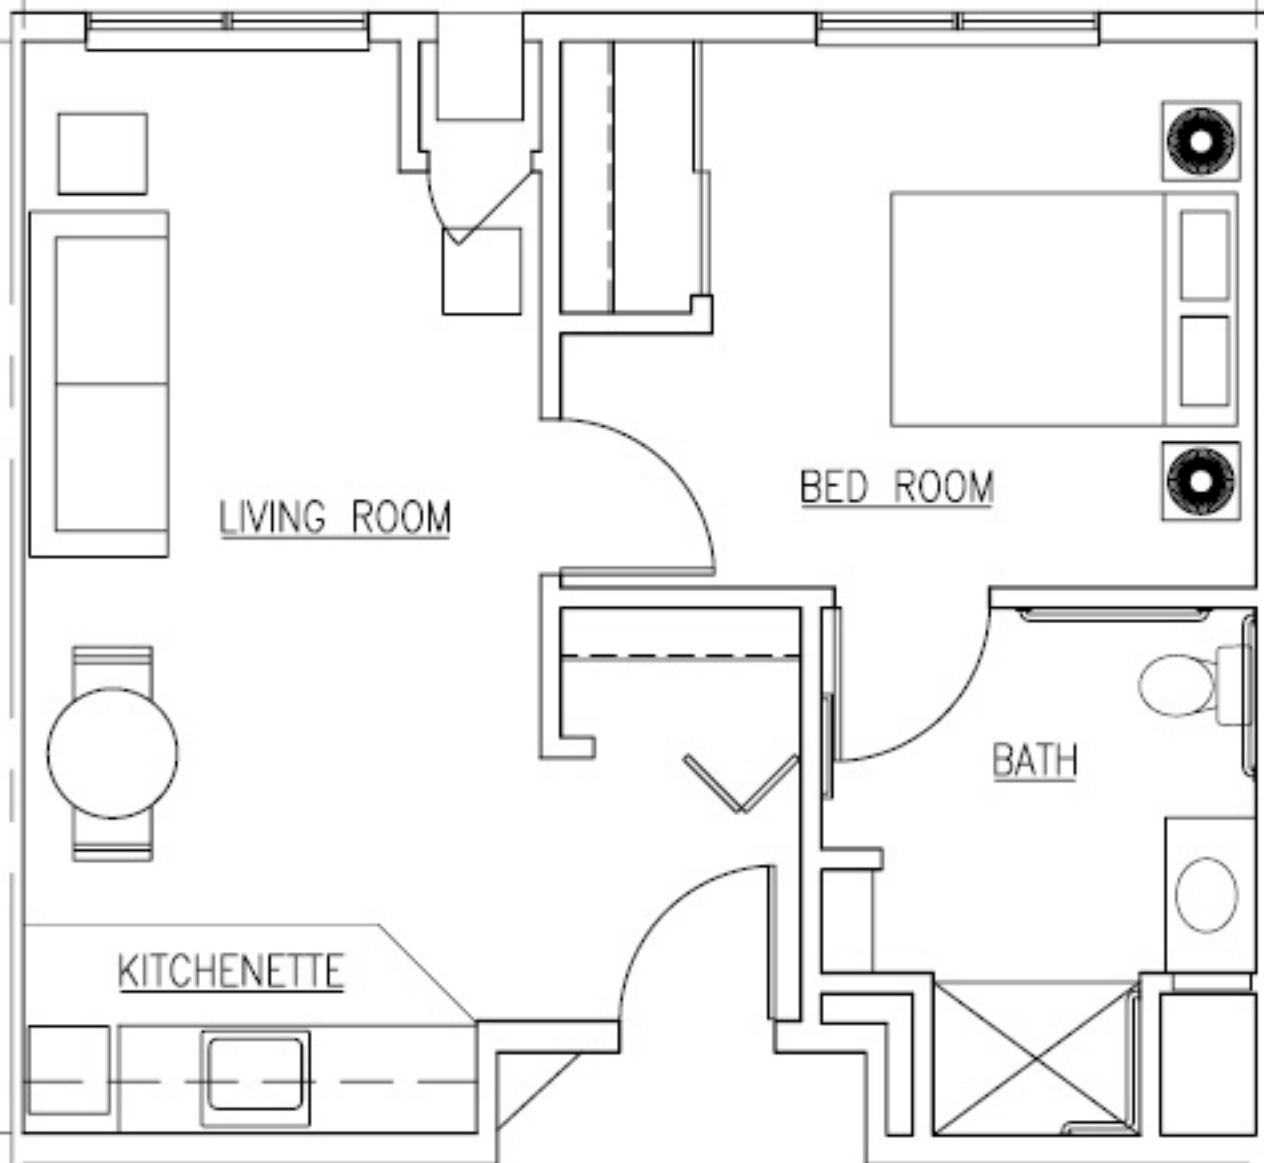

23'-9 3/4"

21'-1 1/8"

LIVING ROOM

BED ROOM

BATH

KITCHENETTE